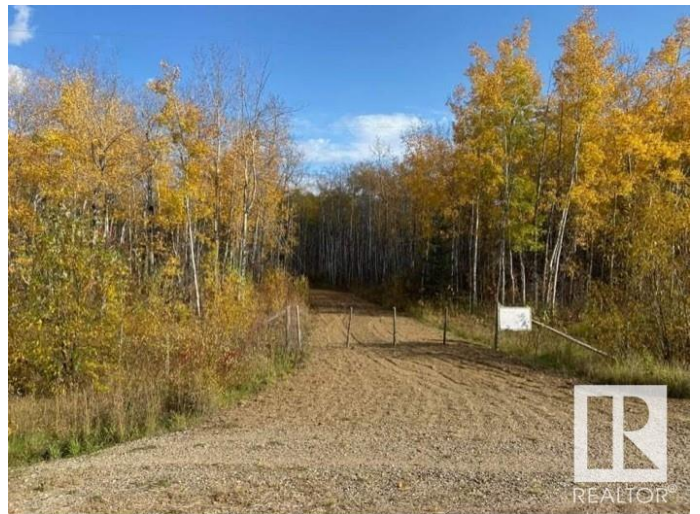

\$90,000 - Rr412 Highway 55 East, Cherry Grove

MLS® #E4378433

\$90,000

0 Bedroom, 0.00 Bathroom,
Single Family on 2.72 Acres

Cherry Grove, Cherry Grove, AB

Beautiful 2.72 acre acreage lot available!
Trees and nature surround this prime location
in Cherry Grove. Developed, gravelled
driveway. Fully cleared building site. Power
and gas at the property entrance. Public paved
road to property. Start building your dream
home here in Cherry Grove, AB.