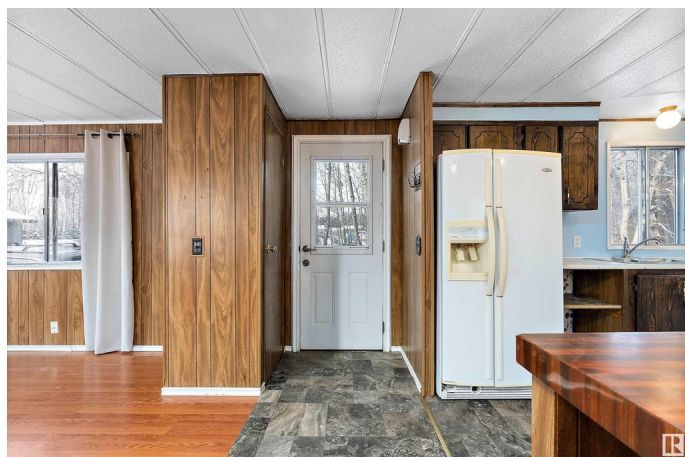

$159,900 - 20 3166 Hwy 622, Rural Leduc County

MLS® #E4414499

$159,900

2 Bedroom, 1.00 Bathroom, 914 sqft

Rural on 0.51 Acres

St. Francis, Rural Leduc County, AB

Affordable and full of potential, this mobile home is situated on a spacious 0.51-acre lot, providing ample room for outdoor activities or future improvements. Move-in ready with opportunities to customize to your taste, the home features 2 bedrooms and 1 bathroom with direct access to the main bedroom. A handy insulated storage shed adds extra space for tools or equipment, as well as an out-building at the rear of the property. Low maintenance yard backed by aspen poplars. Conveniently located on pavement near Warburg and just 30 minutes from Leduc, Drayton Valley, and Stony Plain, this property is perfect as a quiet retreat, investment, or starter home.

Built in 1978

Essential Information

MLS® #	E4414499
Price	$159,900
Bedrooms	2
Bathrooms	1.00
Full Baths	1
Square Footage	914
Acres	0.51
Year Built	1978
Type	Rural